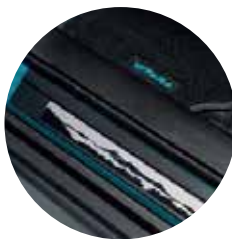

Door sill protector set - £95
Solid style